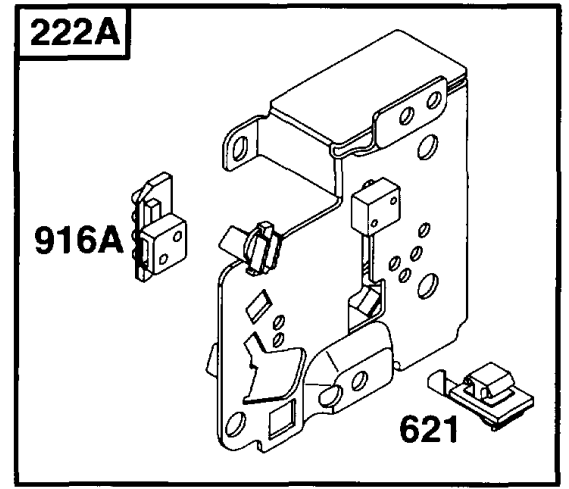

Footnotes:

AssocPart: 0000000026336

AssocPart: 0000000394698

AssocPart: 0000000393411

Not For
Reproduction

Controls

REF NO	PART NO	QTY	DESCRIPTION
202	262348		LINK, Mechanical Governor
209	260902		SPRING, Governor
216	261610		LINK, Choke
222	491594		BRACKET, Control -(Choke-A-Matic)
227	490927		LEVER, Governor Control -(1/4 Diameter)
230	94742		WASHER
232	260584		SPRING/LINK, Mechanical Governor
265	221535		CLAMP, Casing -(Stamped Steel)
268	65616		CASING, Control Wire -(Cut To Required Length)
269	26633		WIRE, Control -(Cut To Required Length)
270	63426		NUT -(Control Wire Casing)
271	290568		LEVER, Control
353	92791		WASHER
354	90576		NUT -(Ground Terminal)
507	398525		INSULATOR
520	93722		TERMINAL, Ground
562	92613		BOLT -(Governor Lever)
592	231082		NUT -(Governor Control)
614	93306		PIN, Cotter
615	93307		RETAINER, Governor Shaft
616	495157		CRANK, Governor
621	396847		SWITCH, Stop
657	94906		SCREW
663	93572		SCREW -(10-32 X 3/8)
663	94929		SCREW -(Control Bracket)
916A	280321		RACK, Governor Gear -(Remote and Manual Choke)
916	280324		RACK, Governor Gear -(Choke-A-Matic)