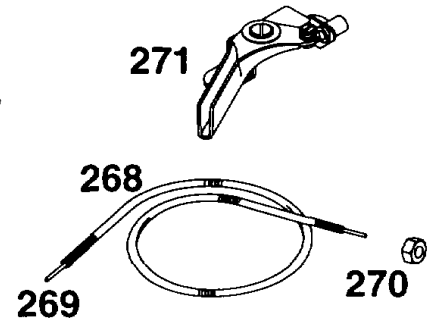

Footnotes:

AssocPart: 0000000026336

AssocPart: 0000000394698

AssocPart: 0000000393411

Not For
Reproduction

Controls

REF NO	PART NO	QTY	DESCRIPTION
202	262348		LINK, Mechanical Governor
209	260902		SPRING, Governor
216	261610		LINK, Choke
222	491594		BRACKET, Control -(Choke-A-Matic)
227	490927		LEVER, Governor Control -(1/4 Diameter)
230	94742		WASHER
232	260584		SPRING/LINK, Mechanical Governor
265	221535		CLAMP, Casing -(Stamped Steel)
268	65616		CASING, Control Wire -(Cut To Required Length)
269	26633		WIRE, Control -(Cut To Required Length)
270	63426		NUT -(Control Wire Casing)
271	290568		LEVER, Control
353	92791		WASHER
354	90576		NUT -(Ground Terminal)
507	398525		INSULATOR
520	93722		TERMINAL, Ground
562	92613		BOLT -(Governor Lever)
592	231082		NUT -(Governor Control)
614	93306		PIN, Cotter
615	93307		RETAINER, Governor Shaft
616	495157		CRANK, Governor
621	396847		SWITCH, Stop
657	94906		SCREW
663	93572		SCREW -(10-32 X 3/8)
663	94929		SCREW -(Control Bracket)
916A	280321		RACK, Governor Gear -(Remote and Manual Choke)
916	280324		RACK, Governor Gear -(Choke-A-Matic)