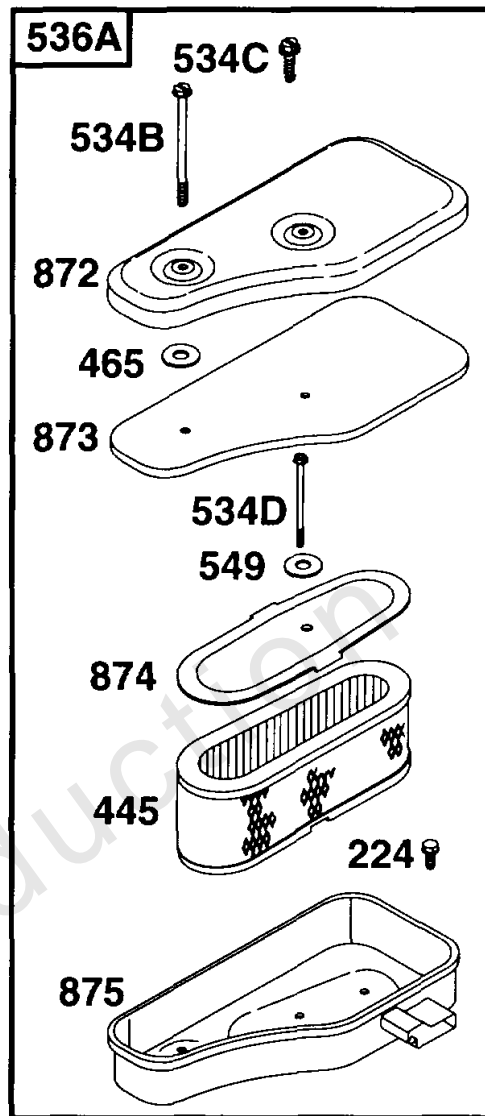

Air Cleaner Grp

REF NO	PART NO	QTY	DESCRIPTION
171	281051		NUT
224	94902		SCREW -(Brake)
445A	399806		FILTER, A/C Cartridge
445	393725		FILTER, A/C Cartridge
465	271118		WASHER
467	493903		KNOB, Air Cleaner Cover
534D	93910		SCREW
534A	93622		SCREW
534E	94248		STUD -(Air Cleaner)
534C	93913		SCREW
534E	94246		STUD -(Air Cleaner)
534B	93911		SCREW
534	93323		SCREW
535	270843		FILTER, A/C Cartridge
536A	393749		CLEANER, Air
536	391786		CLEANER, Air
537	270853		GASKET, Air Cleaner -(Air Cleaner)
549	270978		WASHER
643A	280118		SUPPORT, Foam Element
643	222380		SPACER, Air Cleaner
872A	223700		COVER, Air Cleaner
872	396966		COVER, Air Cleaner -(Includes Gasket)
873	397971		GASKET, Air Cleaner
874	222898		RETAINER, Air Filter
875A	491877		BASE, Air Cleaner
875	397321		BASE, Air Cleaner
952	222495		SPACER, Air Cleaner
953	222382		SCREEN, Air Cleaner
967	271962		FILTER, Air Cleaner Foam

Footnotes:

AssocPart: 0000000393411
AssocPart: 0000000394698