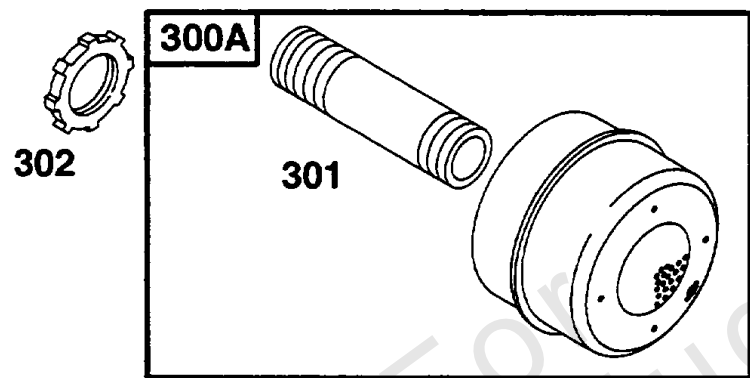

Not For
Reproduction

Muffler Grp

REF NO	PART NO	QTY	DESCRIPTION
300A	391569		MUFFLER
300	491413		MUFFLER -(Square Lo Tone)
301	93768		PIPE, Exhaust -(5 1/4)
302	261564		LOCKNUT -(Muffler and Elbow)
346	94896		SCREW -(Muffler Deflector)
613	93927		SCREW -(Muffler)
676A	396903		DEFLECTOR, Muffler
676B	397630		DEFLECTOR, Muffler -(Louvered Outlet)
676	393761		DEFLECTOR, Muffler -(Side Outlet)
725A	223023		SHIELD, Heat
836	690960		SCREW -(Blower Housing)
883	272293		GASKET, Exhaust
994	392390		ARRESTOR, Spark

Not For
Reproduction

Footnotes:

AssocPart: 0000000393411
AssocPart: 0000000394698