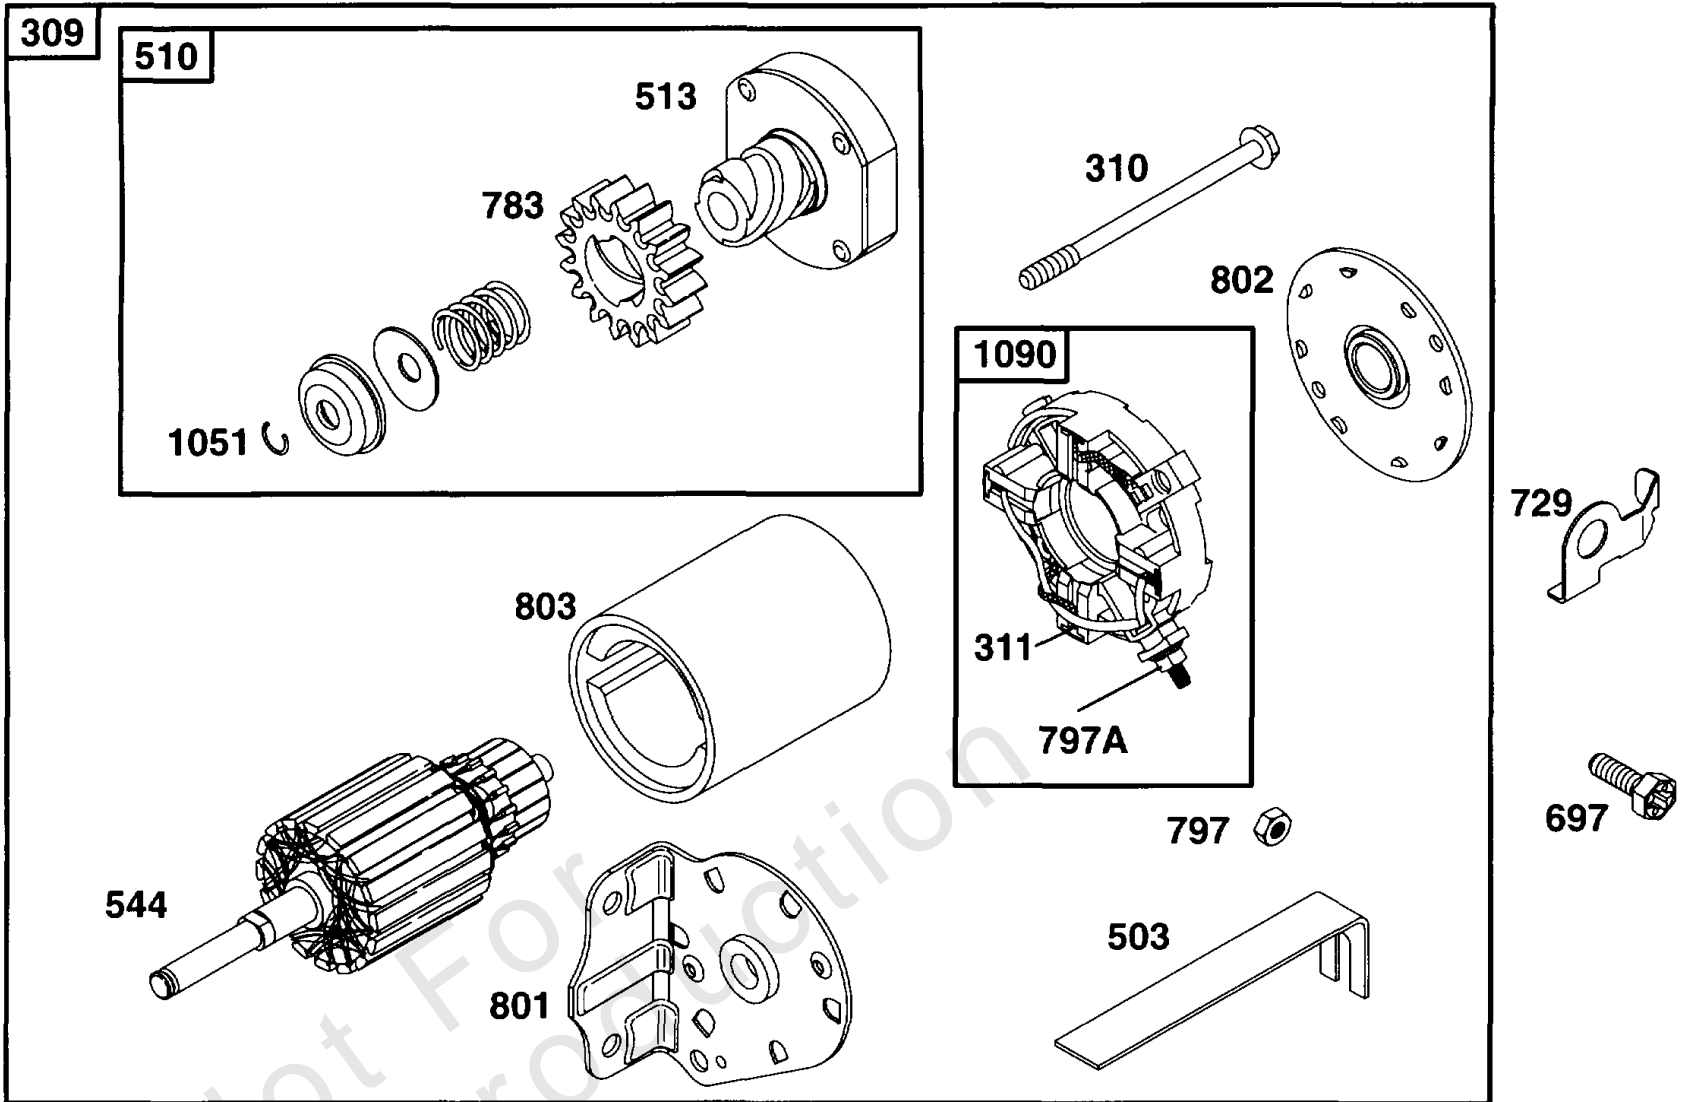

Electric Starter

REF NO	PART NO	QTY	DESCRIPTION
309	497595		MOTOR-STARTER -(3 5/8) (Plastic Ring Gear)
310	94003		SCREW -(3 5/8 Housing)
311	497608		SET, Brush
503	806000		STRAP, Ground -(4 9/16 Housing)
510	497606		DRIVE, Starter
513	398003		CLUTCH, Starter
544	497603		ARMATURE, Starter -(3 5/8 Housing)
697	94773		SCREW
729	225170		CLIP, Wire
783	693058		GEAR, Starter Drive -(Plastic Ring Gear Only)
797A	693167		NUT
797	92278		NUT -(Starting Switch)
801	497626		CAP, Drive
802	497607		CAP, End
803	497604		HOUSING, Starter -(3 5/8 Housing)
1051	263080		RING, Retaining
1090	497605		RETAINER, Brush

Footnotes:

AssocPart: 0000000393411
AssocPart: 0000000394698