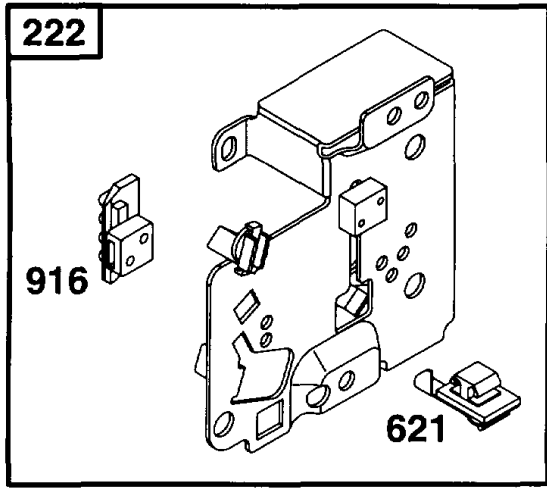

Footnotes:

AssocPart: 0000000026336

AssocPart: 0000000394698

AssocPart: 0000000393411

Not For
Reproduction

Controls

REF NO	PART NO	QTY	DESCRIPTION
202	262348		LINK, Mechanical Governor
209	260902		SPRING, Governor
216	261610		LINK, Choke
222	491594		BRACKET, Control -(Choke-A-Matic)
227	490927		LEVER, Governor Control -(1/4 Diameter)
230	94742		WASHER
232	260584		SPRING/LINK, Mechanical Governor
265	221535		CLAMP, Casing -(Stamped Steel)
268	65616		CASING, Control Wire -(Cut To Required Length)
269	26633		WIRE, Control -(Cut To Required Length)
270	63426		NUT -(Control Wire Casing)
271	290568		LEVER, Control
353	92791		WASHER
354	90576		NUT -(Ground Terminal)
507	398525		INSULATOR
520	93722		TERMINAL, Ground
562	92613		BOLT -(Governor Lever)
592	231082		NUT -(Governor Control)
614	93306		PIN, Cotter
615	93307		RETAINER, Governor Shaft
616	495157		CRANK, Governor
621	396847		SWITCH, Stop
657	94906		SCREW
663	93572		SCREW -(10-32 X 3/8)
663	94929		SCREW -(Control Bracket)
916A	280321		RACK, Governor Gear -(Remote and Manual Choke)
916	280324		RACK, Governor Gear -(Choke-A-Matic)