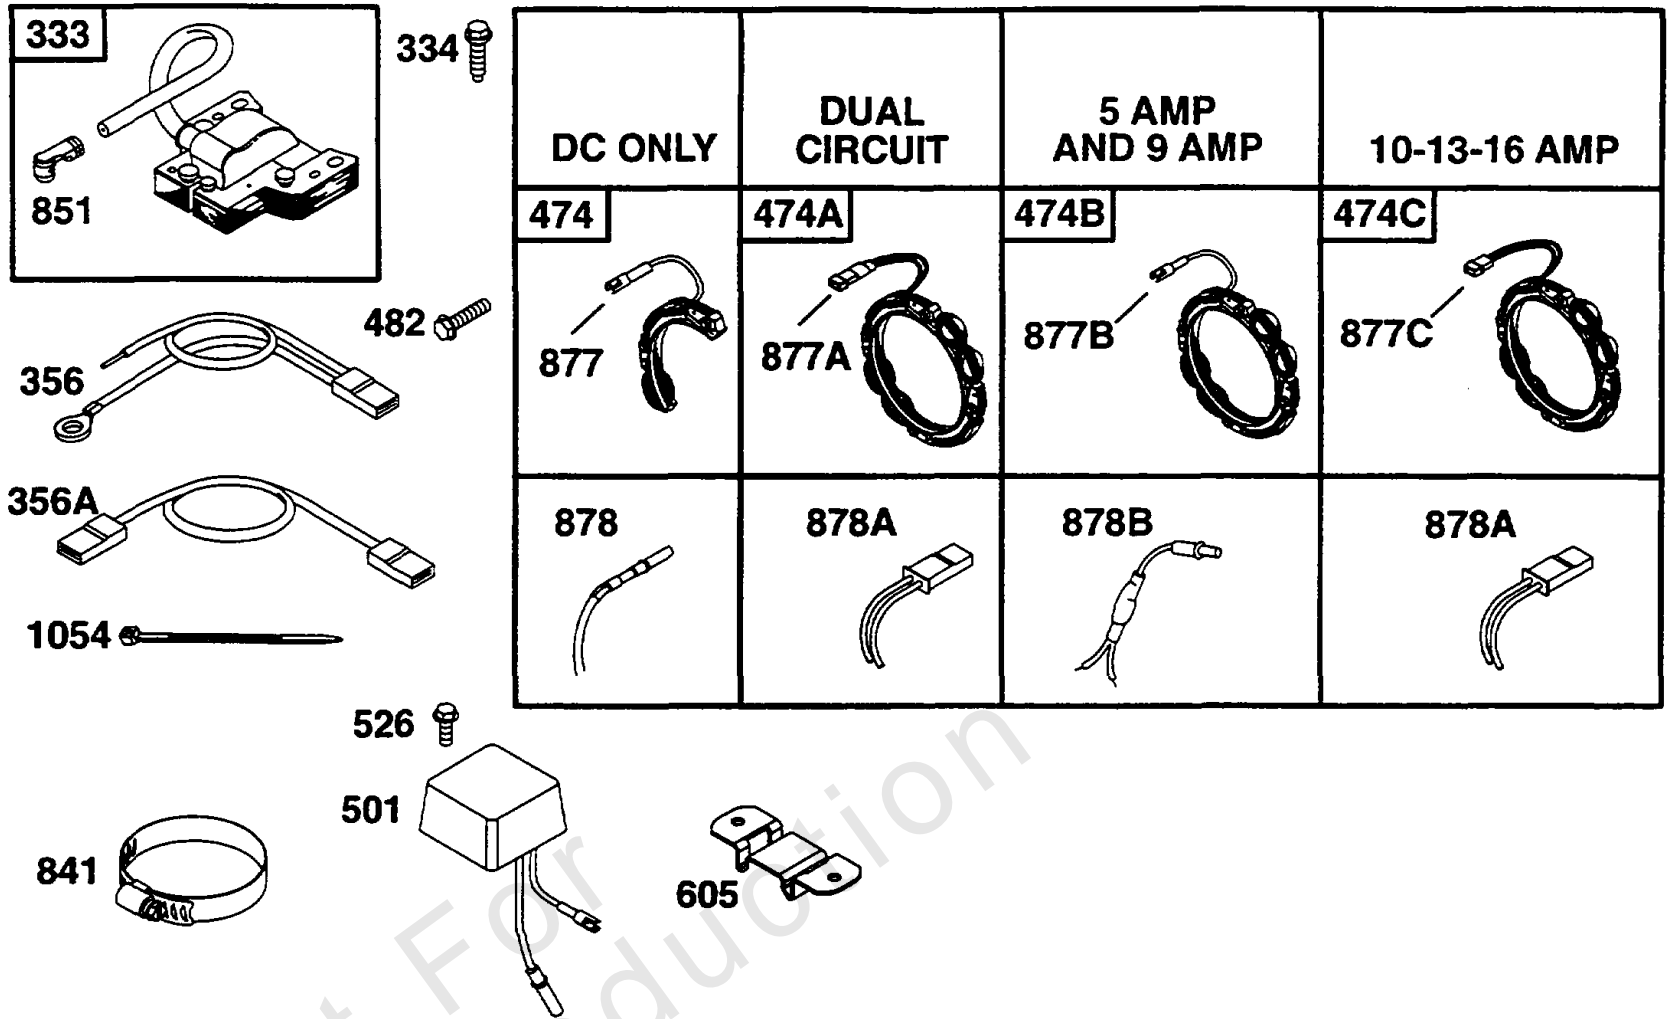

NOTE: THE PROPER FLYWHEEL PART NUMBER AND/OR THE ALTERNATOR MAGNET SIZE WILL DETERMINE THE ALTERNATOR TYPE OR OUTPUT. SEE REPAIR INSTRUCTION MANUAL FOR ADDITIONAL INFORMATION.

Elect

REF NO	PART NO	QTY	DESCRIPTION
333	398811		ARMATURE, Magneto -(Magnetron Ignition)
334	94731		SCREW -(Magneto)
356A	494328		WIRE, Stop
356	398808		WIRE-STOP -(Cut To Required Length)
474A	393474		ALTERNATOR -(Dual Circuit)
474B	392595		ALTERNATOR -(Tri Circuit) (9 Amp Regulated)
474C	393295		ALTERNATOR
474	391529		ALTERNATOR -(DC Only)
482	93621		SCREW -(Tapping)
501	491546		REGULATOR -(9 Amp)
526	94137		SCREW -(Regulator)
605	222934		BRACKET, Mounting
841	393514		CLAMP
851	493880		TERMINAL, Spark Plug
877B	393537		WIRE/CONNECTOR, Alternator -(Tri Circuit) (9 Amp)
877A	393456		WIRE/CONNECTOR, Alternator
877C	399916		WIRE/CONN-ALTERNATOR -(16 Amp Regulated)
877	393814		WIRE/CONNECTOR, Alternator -(10 Amp Regulated)
878A	393362		HARNESS, Alternator -(Dual Circuit)
878B	392606		HARNESS, Alternator -(Tri Circuit)
878	393422		WIRE ASSEMBLY -(Dc Only)
1054	280275		TIE, Cable

Footnotes:

AssocPart: 0000000393411

AssocPart: 0000000394698