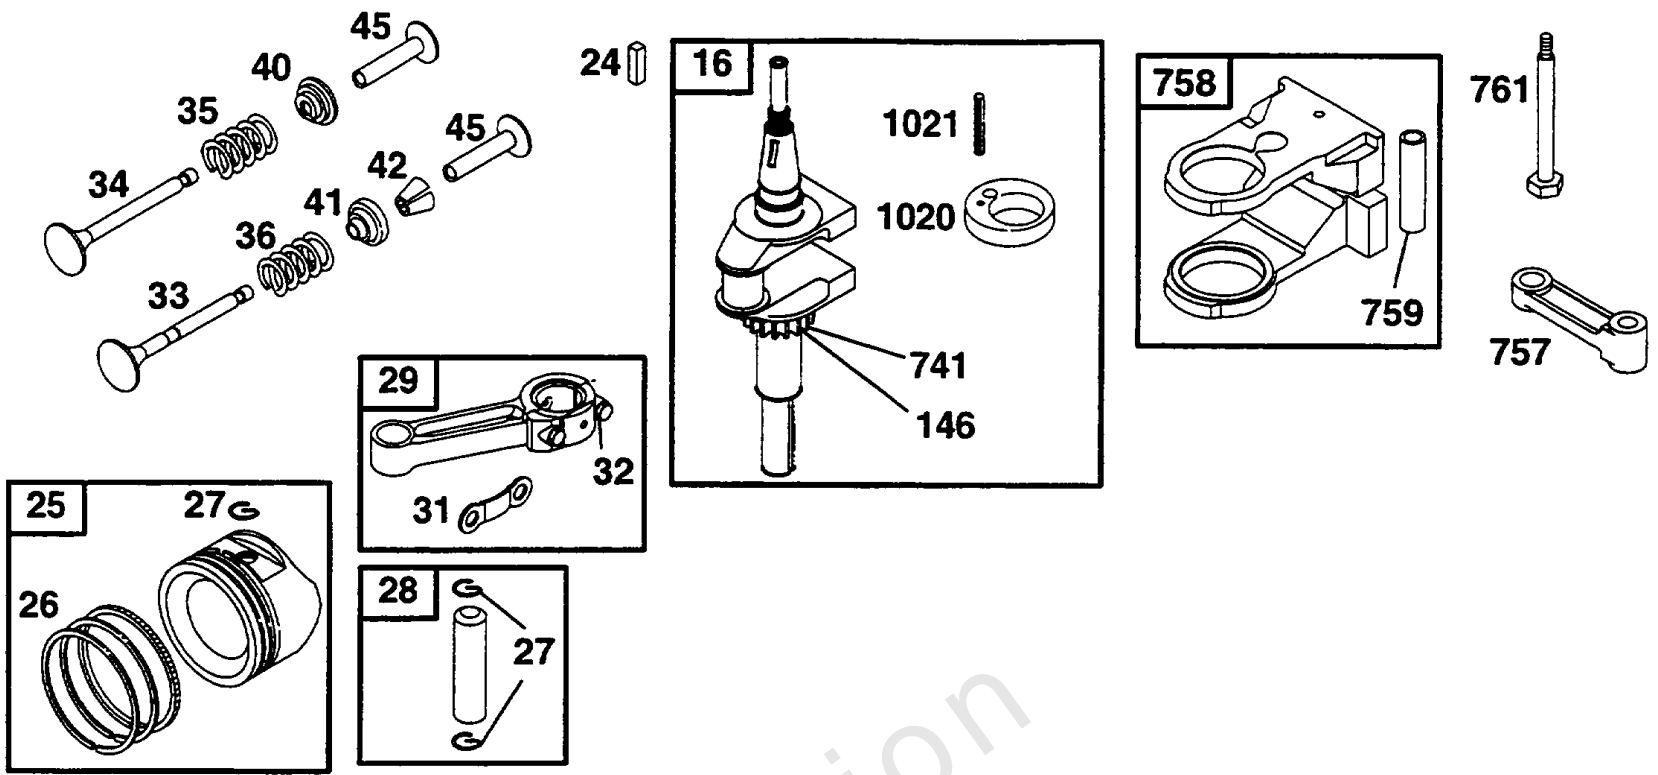

Footnotes:

AssocPart: 0000000394698

AssocPart: 0000000393411

Not For
Reproduction

Piston Grp, Crankshaft

REF NO	PART NO	QTY	DESCRIPTION
16	498994		CRANKSHAFT -Used After Code Date 88071800
24	222698		KEY, Flywheel
25	394661		PISTON ASSEMBLY -(Standard)
25	394662		PISTON ASSEMBLY -(.010 Oversize)
25	394663		PISTON ASSEMBLY -(.020 Oversize)
25	394664		PISTON ASSEMBLY -(.030 Oversize)
26	391780		SET, Ring -(Standard)
26	391781		SET, Ring -(.010 Oversize)
26	391782		SET, Ring -(.020 Oversize)
26	391783		SET, Ring -(.030 Oversize)
26	392331		SET, Ring -(Standard)
27	260924		LOCK, Piston Pin
28	299691		PIN, Piston -(Standard)
28	391286		PIN, Piston -(.005 Oversize)
29	490348		ROD, Connecting -(Standard)
29	490469		ROD, Connecting -(.020 Undersize)
31	222299		LOCK, Rod Screw
32	95017		SCREW -(Connecting Rod)
33	261185		VALVE, Exhaust
34	261462		VALVE, Intake
35	65906		SPRING, Valve -(Intake)
36	26828		SPRING, Valve -(Exhaust)
40	221596		RETAINER, Valve -(Valves With Groove In Stem)
41	292260		RETAINER, Valve -(Exhaust Valve) (Exhaust)
42	494553		KEEPER, Valve -(Exhaust)
45	262248		TAPPET, Valve
146	94196		KEY, Woodruff
741	262932		GEAR, Timing
757	213998		LINK, Counterweight
758	391373		COUNTERWEIGHT
759	298909		PIN, Piston
761	94593		SCREW
1020	261242		ECCENTRIC