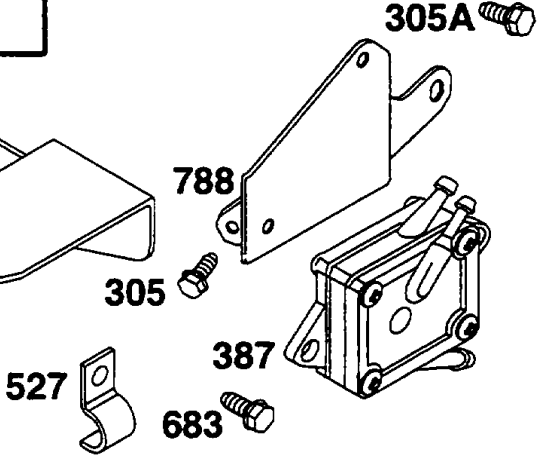

Fuel Tank Grp

REF NO	PART NO	QTY	DESCRIPTION
169	90832		SCREW -(Blower Housing)
180	390225		TANK, Fuel -(3 Quart) (Plastic)
181	493988		CAP, Fuel Tank -(Plastic)
182A	224884		BRACKET, Fuel Tank -(L.H.)
182	222980		BRACKET, Fuel Tank -(R.H.)
183A	390405		STRAP, Fuel Tank -(L.H.)
183	390406		STRAP, Fuel Tank -(R.H.)
184	94286		SCREW
185	90970		NUT -(1/4-20)
187	299146		LINE, Fuel -(Cut To Required Length)
188	93634		SCREW -(5/16-18 X 7/8)
188	94627		SCREW -(Fuel Tank)
198	293934		VALVE, Fuel Shut Off
199	492649		VALVE, Fuel Shut Off
240	298090		FILTER, Fuel
240	394358		FILTER, Fuel -(Fuel Pump)
277	22776		WASHER
277	22963		WASHER
305A	94513		SCREW -(Blower Housing)
305	94786		SCREW -(1/2)
387	491922		PUMP, Fuel
527	221428		CLAMP, Tube
601	93053		CLAMP, Hose -(Green)
683	94602		SCREW -(Spark Arrestor)
725	222175		SHIELD, Heat
788	224431		BRACKET, Fuel Pump
917	223271		VALVE, Handle Shutoff
918	393815		HOSE, Vacuum -(Cylinder To Impulse Pump)(Cut To Required Length)

Footnotes:

AssocPart: 0000000393411

AssocPart: 0000000394698