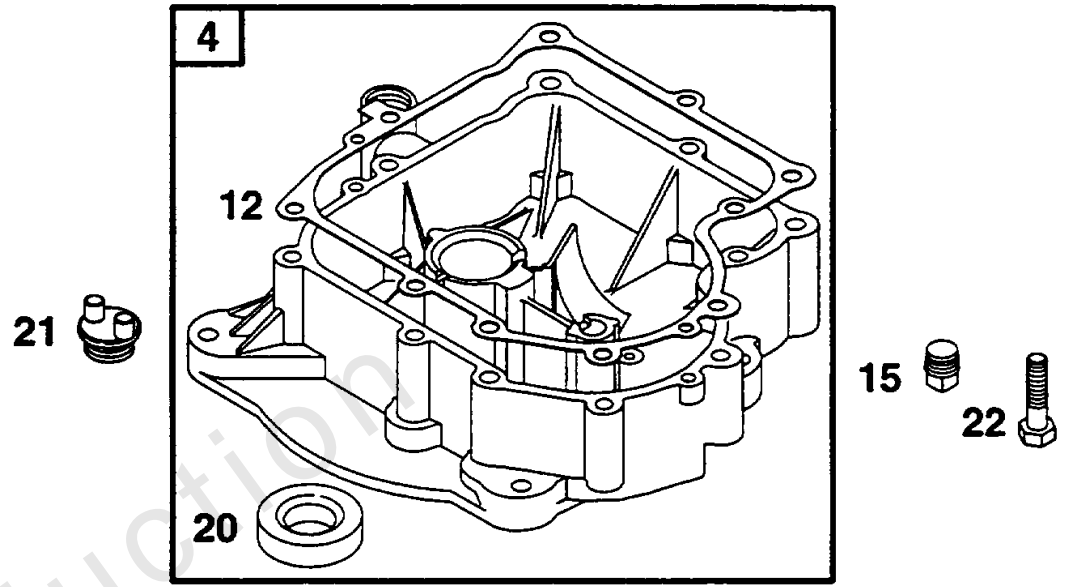

Muffler Grp

REF NO	PART NO	QTY	DESCRIPTION
300A	391569		MUFFLER
300	491413		MUFFLER -(Square Lo Tone)
301	93768		PIPE, Exhaust -(5 1/4)
302	261564		LOCKNUT -(Muffler and Elbow)
346	94896		SCREW -(Muffler Deflector)
613	93927		SCREW -(Muffler)
676A	396903		DEFLECTOR, Muffler
676B	397630		DEFLECTOR, Muffler -(Louvered Outlet)
676	393761		DEFLECTOR, Muffler -(Side Outlet)
725A	223023		SHIELD, Heat
836	690960		SCREW -(Blower Housing)
883	272293		GASKET, Exhaust
994	392390		ARRESTOR, Spark

Not For
Reproduction

Footnotes:

AssocPart: 0000000393411
AssocPart: 0000000394698

Not For
Reproduction