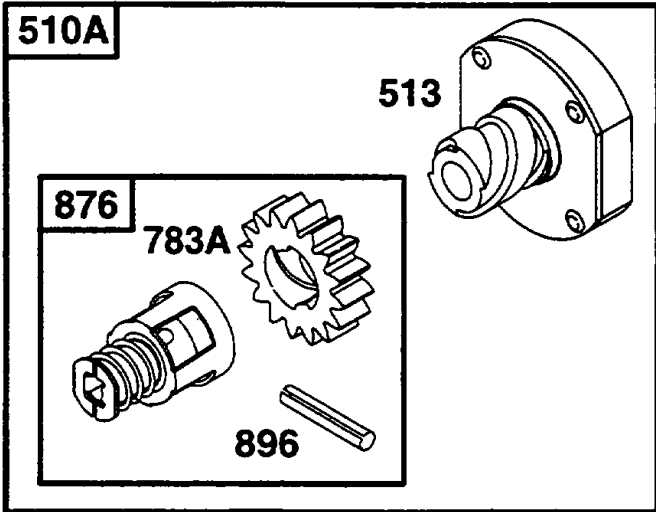

309A

NOTE: For Replacement Starter Motor,
See Ref. 309, Previous Page.

510A