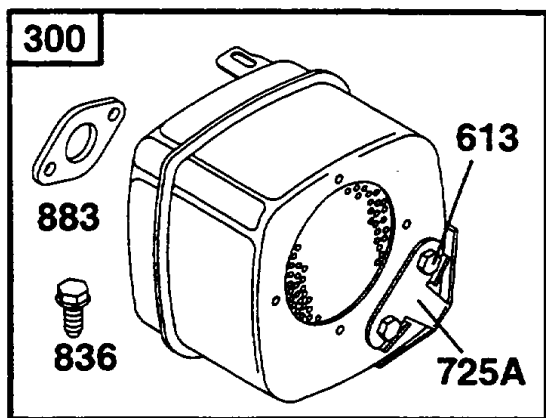

Not For
Reproduction

Muffler Grp

REF NO	PART NO	QTY	DESCRIPTION
300A	391569		MUFFLER
300	491413		MUFFLER -(Square Lo Tone)
301	93768		PIPE, Exhaust -(5 1/4)
302	261564		LOCKNUT -(Muffler and Elbow)
346	94896		SCREW -(Muffler Deflector)
613	93927		SCREW -(Muffler)
676A	396903		DEFLECTOR, Muffler
676B	397630		DEFLECTOR, Muffler -(Louvered Outlet)
676	393761		DEFLECTOR, Muffler -(Side Outlet)
725A	223023		SHIELD, Heat
836	690960		SCREW -(Blower Housing)
883	272293		GASKET, Exhaust
994	392390		ARRESTOR, Spark

Not For
Reproduction

Footnotes:

AssocPart: 0000000393411
AssocPart: 0000000394698