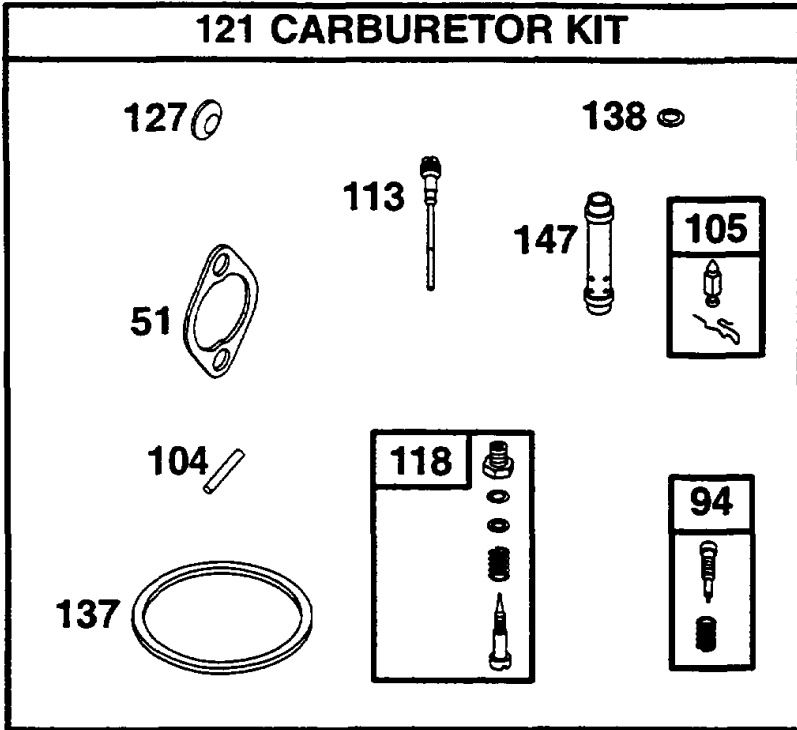

802A

803A

544A

310

Electric Starter

REF NO	PART NO	QTY	DESCRIPTION
310	94003		SCREW -(3 5/8 Housing)
311A	395538		SET, Brush -(3 5/8 Housing)
510A	495878		DRIVE, Starter -(4 3/8 Housing)
513	398003		CLUTCH, Starter
544A	390837		ARMATURE, Starter -(3 5/8 Housing)
697A	94627		SCREW -(Fuel Tank)
729A	224723		CLIP, Wire
783A	693059		GEAR, Pinion -(Aluminum Ring Gear Only)
797A	693167		NUT
797	92278		NUT -(Starting Switch)
801A	394856		CAP, Drive
802A	395537		CAP, End -(3 5/8 Housing)
803A	398159		HOUSING, Starter -(3 5/8 Housing)
834	92507		WASHER
876	495877		DRIVE, Starter -(4 3/8 Housing)
896	94288		PIN, Drive Retainer

Footnotes:

AssocPart: 0000000393411

AssocPart: 0000000394698

Not for reproduction

Gasket Sets

REF NO	PART NO	QTY	DESCRIPTION
3	391086		SEAL, Oil -(Magneto Side)
7	271866		GASKET, Cylinder Head
9	27803		GASKET, Rocker Cover
12	270915		GASKET, Crankcase -(.005)
12	270916		GASKET, Crankcase -(.009)
12	271702		GASKET, Crankcase -(.015)
20	291675		SEAL, Oil -(Crankcase Cover)
51	272554		GASKET, Intake
87	491323		SEAL, Governor Shaft
94	292681		VALVE, Idle Mixture
104	231435		PIN, Float Hinge
105	394681		KIT, Needle/Seat -(Gravity Feed)
113	299740		NOZZLE, Carburetor
118	396568		VALVE, Float Needle
121	394698		KIT, Carburetor Overhaul
127	221997		PLUG, Welch
137	270511		GASKET, Float Bowl
138	222014		WASHER -(Float Bowl)
147	231323		SCREW -(Nozzle)
358	393411		GASKET SET, Engine
524	281370		SEAL, O-Ring -(Dipstick Tube)
537	270853		GASKET, Air Cleaner -(Air Cleaner)
883	272293		GASKET, Exhaust
1095	498539		GASKET SET, Valve