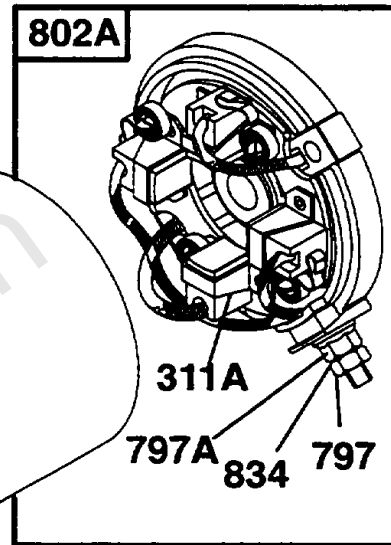

Elect

REF NO	PART NO	QTY	DESCRIPTION
333	398811		ARMATURE, Magneto -(Magnetron Ignition)
334	94731		SCREW -(Magneto)
356A	494328		WIRE, Stop
356	398808		WIRE-STOP -(Cut To Required Length)
474A	393474		ALTERNATOR -(Dual Circuit)
474B	392595		ALTERNATOR -(Tri Circuit) (9 Amp Regulated)
474C	393295		ALTERNATOR
474	391529		ALTERNATOR -(DC Only)
482	93621		SCREW -(Tapping)
501	491546		REGULATOR -(9 Amp)
526	94137		SCREW -(Regulator)
605	222934		BRACKET, Mounting
841	393514		CLAMP
851	493880		TERMINAL, Spark Plug
877B	393537		WIRE/CONNECTOR, Alternator -(Tri Circuit) (9 Amp)
877A	393456		WIRE/CONNECTOR, Alternator
877C	399916		WIRE/CONN-ALTERNATOR -(16 Amp Regulated)
877	393814		WIRE/CONNECTOR, Alternator -(10 Amp Regulated)
878A	393362		HARNESS, Alternator -(Dual Circuit)
878B	392606		HARNESS, Alternator -(Tri Circuit)
878	393422		WIRE ASSEMBLY -(Dc Only)
1054	280275		TIE, Cable

802A

803A

544A

310

Electric Starter

REF NO	PART NO	QTY	DESCRIPTION
310	94003		SCREW -(3 5/8 Housing)
311A	395538		SET, Brush -(3 5/8 Housing)
510A	495878		DRIVE, Starter -(4 3/8 Housing)
513	398003		CLUTCH, Starter
544A	390837		ARMATURE, Starter -(3 5/8 Housing)
697A	94627		SCREW -(Fuel Tank)
729A	224723		CLIP, Wire
783A	693059		GEAR, Pinion -(Aluminum Ring Gear Only)
797A	693167		NUT
797	92278		NUT -(Starting Switch)
801A	394856		CAP, Drive
802A	395537		CAP, End -(3 5/8 Housing)
803A	398159		HOUSING, Starter -(3 5/8 Housing)
834	92507		WASHER
876	495877		DRIVE, Starter -(4 3/8 Housing)
896	94288		PIN, Drive Retainer