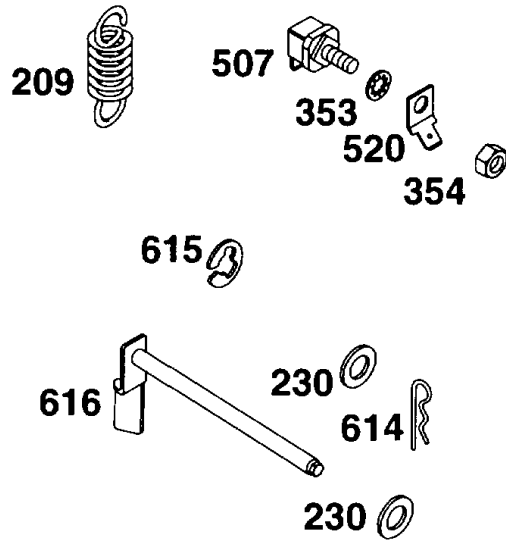

Footnotes:

AssocPart: 0000000026336

AssocPart: 0000000394698

AssocPart: 0000000393411

Not For
Reproduction

Controls

REF NO	PART NO	QTY	DESCRIPTION
202	262348		LINK, Mechanical Governor
209	260902		SPRING, Governor
216	261610		LINK, Choke
222	491594		BRACKET, Control -(Choke-A-Matic)
227	490927		LEVER, Governor Control -(1/4 Diameter)
230	94742		WASHER
232	260584		SPRING/LINK, Mechanical Governor
265	221535		CLAMP, Casing -(Stamped Steel)
268	65616		CASING, Control Wire -(Cut To Required Length)
269	26633		WIRE, Control -(Cut To Required Length)
270	63426		NUT -(Control Wire Casing)
271	290568		LEVER, Control
353	92791		WASHER
354	90576		NUT -(Ground Terminal)
507	398525		INSULATOR
520	93722		TERMINAL, Ground
562	92613		BOLT -(Governor Lever)
592	231082		NUT -(Governor Control)
614	93306		PIN, Cotter
615	93307		RETAINER, Governor Shaft
616	495157		CRANK, Governor
621	396847		SWITCH, Stop
657	94906		SCREW
663	93572		SCREW -(10-32 X 3/8)
663	94929		SCREW -(Control Bracket)
916A	280321		RACK, Governor Gear -(Remote and Manual Choke)
916	280324		RACK, Governor Gear -(Choke-A-Matic)