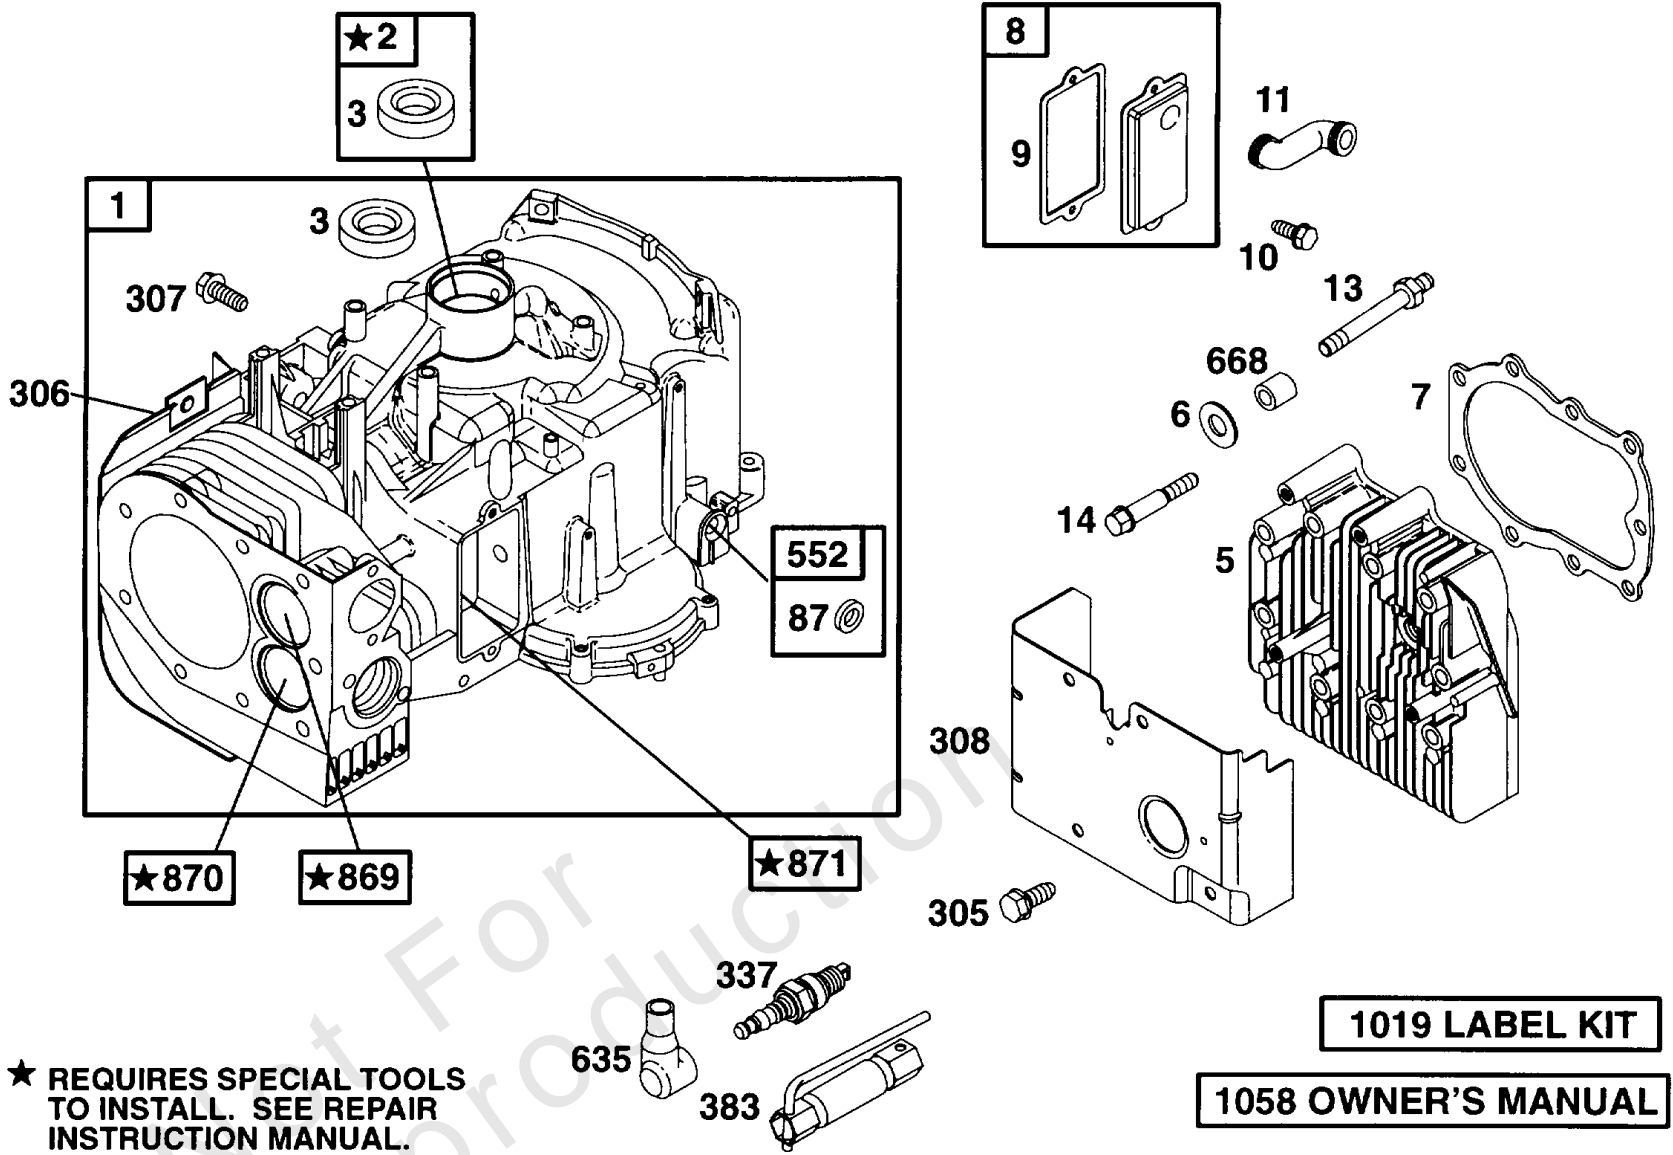

Cylinder, Head

REF NO	PART NO	QTY	DESCRIPTION
1	495729		CYLINDER ASSEMBLY
2	399265		KIT, Bushing/Seal -(Magneto Side)
3	391086		SEAL, Oil -(Magneto Side)
5	212914		HEAD, Cylinder
7	271866		GASKET, Cylinder Head
8	495735		BREATHER ASSEMBLY
9	27803		GASKET, Rocker Cover
10	94621		SCREW -(Breather Assembly)
11	280100		TUBE, Breather
13	94776		STUD -(3 15/16)
14	94622		SCREW -(3)
87	491323		SEAL, Governor Shaft
305	94786		SCREW -(1/2)
306	224882		SHIELD, Cylinder
307	94930		SCREW -(Cylinder Shield)
308	224897		COVER, Cylinder Head
337	298809		PLUG, Spark
337	802592		PLUG, Spark -(Resistor)
383	89838		WRENCH, Spark Plug
552	491986		BUSHING, Governor Crank -(1/4 I.D.)
635	66538		BOOT, Spark Plug
869	261463		SEAT, Valve -(Intake)
870	262924		SEAT, Valve -(Exhaust)
871	231218		BUSHING, Valve Guide -(Intake)
871	261961		BUSHING, Valve Guide -(Exhaust)
1019	491252		KIT, Label
1058	270862		MANUAL, Operator's

Footnotes:

AssocPart: 0000000394698

AssocPart: 0000000393411