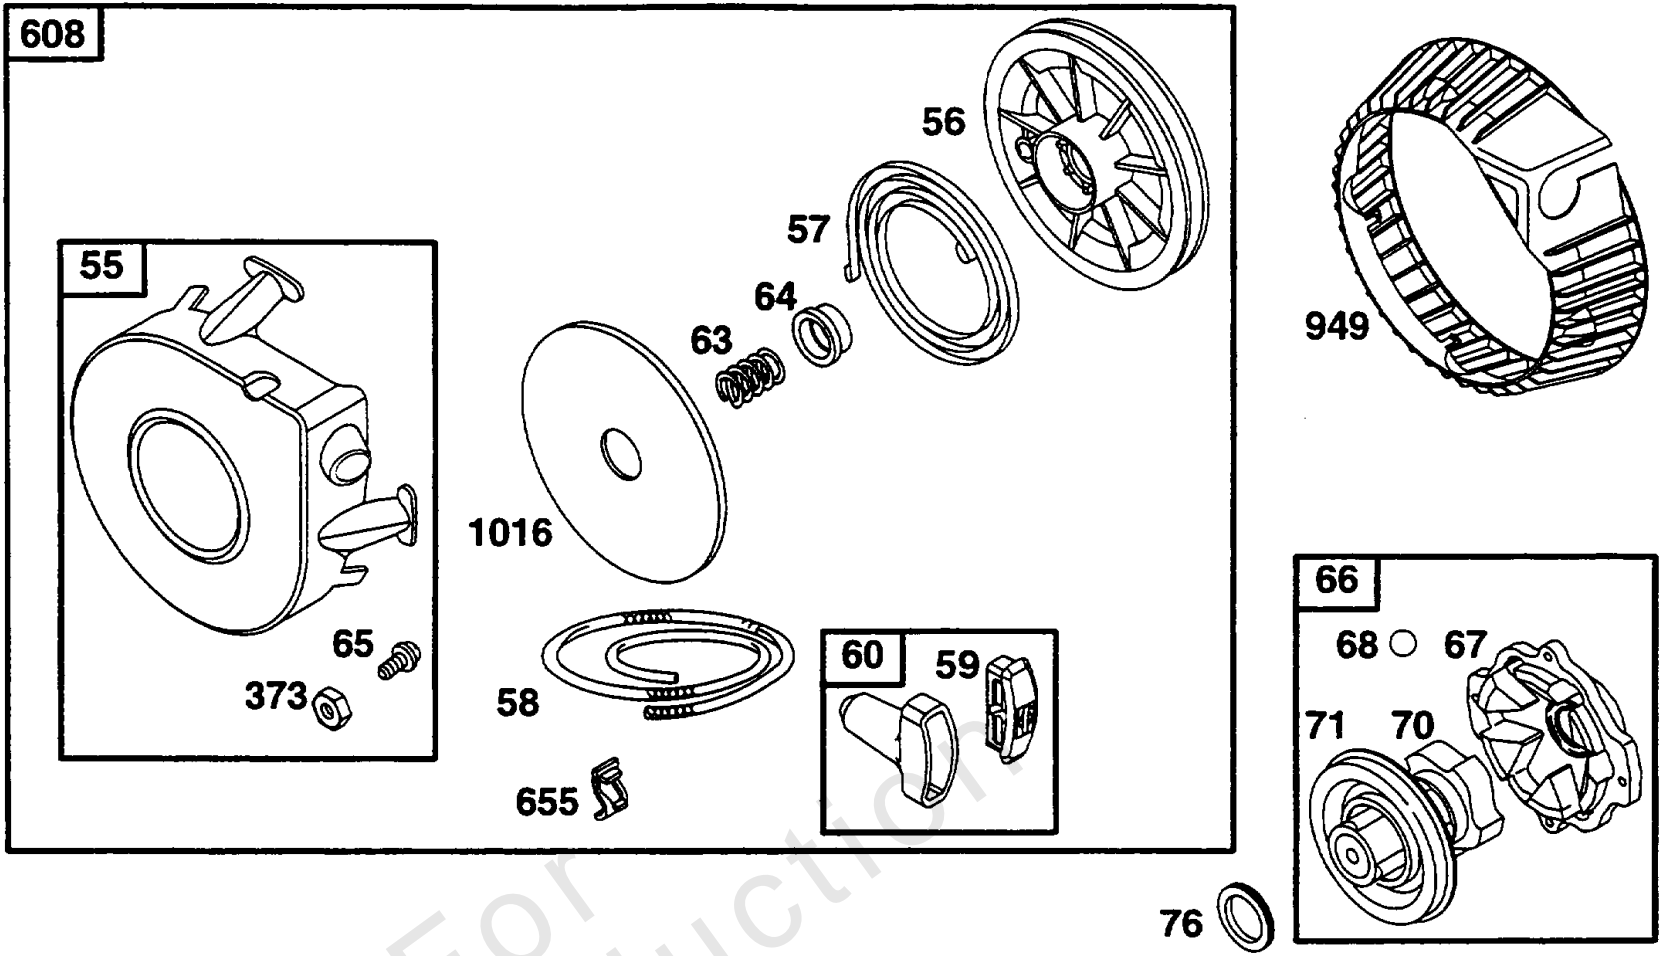

Not For
Reproduction

Rewind Starter

REF NO	PART NO	QTY	DESCRIPTION
55	393576		HOUSING, Rewind Starter
56	295871		PULLEY, Starter -(63 Rope)
57	490179		SPRING-REWIND STR
58	66894		ROPE, Starter -(Cut To Required Length)
59	490653		INSERT, Grip
60	490652		GRIP-STARTER ROPE
63	260414		SPRING, Ratchet
64	281204		ADAPTER, Ratchet Spring
65	94128		SCREW
66	399671		CLUTCH-STARTER
67	394897		HOUSING, Clutch
68	63770		BALL, Clutch
70	298799		RATCHET, Clutch
71	394506		COVER, Ratchet -(Rubber Coated)
76	68238		SEAL, Ratchet
373	92987		STARTER, Rewind
608	390391		STARTER, Rewind
655	222598		ANCHOR, Rewind Spring
949	280685		GUARD, Rewind
1016	490817		SPACER-REWIND -(Rewind)

Footnotes:

AssocPart: 0000000394698
AssocPart: 0000000393411