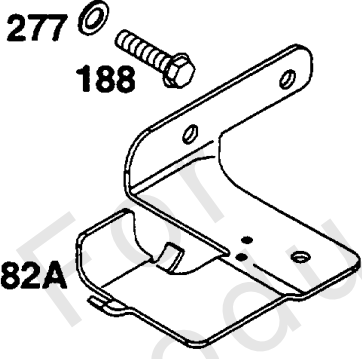

Fuel Tank Grp

REF NO	PART NO	QTY	DESCRIPTION
169	90832		SCREW -(Blower Housing)
180	390225		TANK, Fuel -(3 Quart) (Plastic)
181	493988		CAP, Fuel Tank -(Plastic)
182A	224884		BRACKET, Fuel Tank -(L.H.)
182	222980		BRACKET, Fuel Tank -(R.H.)
183A	390405		STRAP, Fuel Tank -(L.H.)
183	390406		STRAP, Fuel Tank -(R.H.)
184	94286		SCREW
185	90970		NUT -(1/4-20)
187	299146		LINE, Fuel -(Cut To Required Length)
188	93634		SCREW -(5/16-18 X 7/8)
188	94627		SCREW -(Fuel Tank)
198	293934		VALVE, Fuel Shut Off
199	492649		VALVE, Fuel Shut Off
240	298090		FILTER, Fuel
240	394358		FILTER, Fuel -(Fuel Pump)
277	22776		WASHER
277	22963		WASHER
305A	94513		SCREW -(Blower Housing)
305	94786		SCREW -(1/2)
387	491922		PUMP, Fuel
527	221428		CLAMP, Tube
601	93053		CLAMP, Hose -(Green)
683	94602		SCREW -(Spark Arrestor)
725	222175		SHIELD, Heat
788	224431		BRACKET, Fuel Pump
917	223271		VALVE, Handle Shutoff
918	393815		HOSE, Vacuum -(Cylinder To Impulse Pump)(Cut To Required Length)

Footnotes:

AssocPart: 0000000393411

AssocPart: 0000000394698