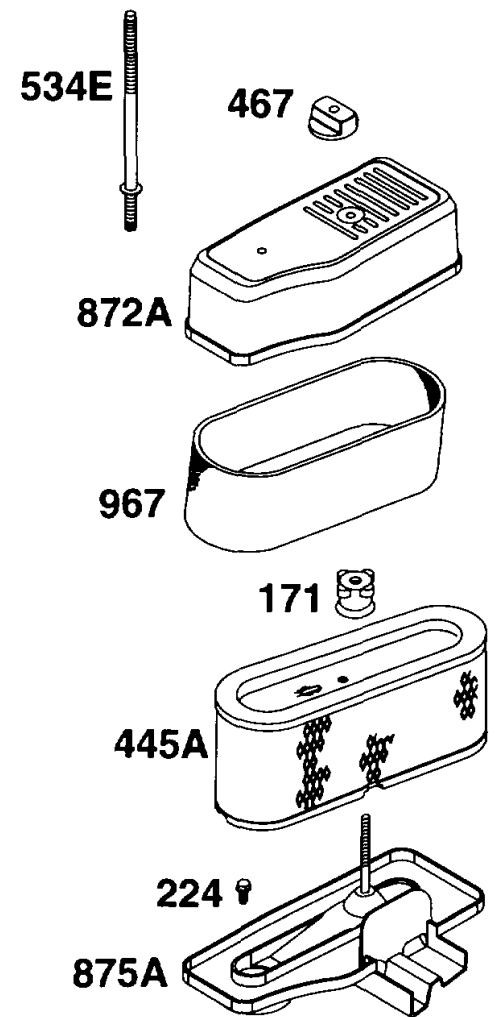

Parts Manual

Mfg. No: 256707-0117-01

Model Components	Page
Air Cleaner Grp.	4
Blower Hsg, Flywheel, Screen.	6
Carburetor Assy.	8
Controls.	10
Cylinder, Head.	12
Elect.	14
Electric Starter.	16
Electric Starter.	18
Fuel Tank Grp.	20
Gasket Sets.	22
Muffler Grp.	24
Oil Fill, Sump.	26
Piston Grp, Crankshaft.	28
Replacement Engine - Europe, Middle East & Africa.	32
Replacement Engine - US & Canada.	33
Rewind Starter.	34

Not For
Reproduction

Air Cleaner Grp

REF NO	PART NO	QTY	DESCRIPTION
171	281051		NUT
224	94902		SCREW -(Brake)
445A	399806		FILTER, A/C Cartridge
445	393725		FILTER, A/C Cartridge
465	271118		WASHER
467	493903		KNOB, Air Cleaner Cover
534D	93910		SCREW
534A	93622		SCREW
534E	94248		STUD -(Air Cleaner)
534C	93913		SCREW
534E	94246		STUD -(Air Cleaner)
534B	93911		SCREW
534	93323		SCREW
535	270843		FILTER, A/C Cartridge
536A	393749		CLEANER, Air
536	391786		CLEANER, Air
537	270853		GASKET, Air Cleaner -(Air Cleaner)
549	270978		WASHER
643A	280118		SUPPORT, Foam Element
643	222380		SPACER, Air Cleaner
872A	223700		COVER, Air Cleaner
872	396966		COVER, Air Cleaner -(Includes Gasket)
873	397971		GASKET, Air Cleaner
874	222898		RETAINER, Air Filter
875A	491877		BASE, Air Cleaner
875	397321		BASE, Air Cleaner
952	222495		SPACER, Air Cleaner
953	222382		SCREEN, Air Cleaner
967	271962		FILTER, Air Cleaner Foam