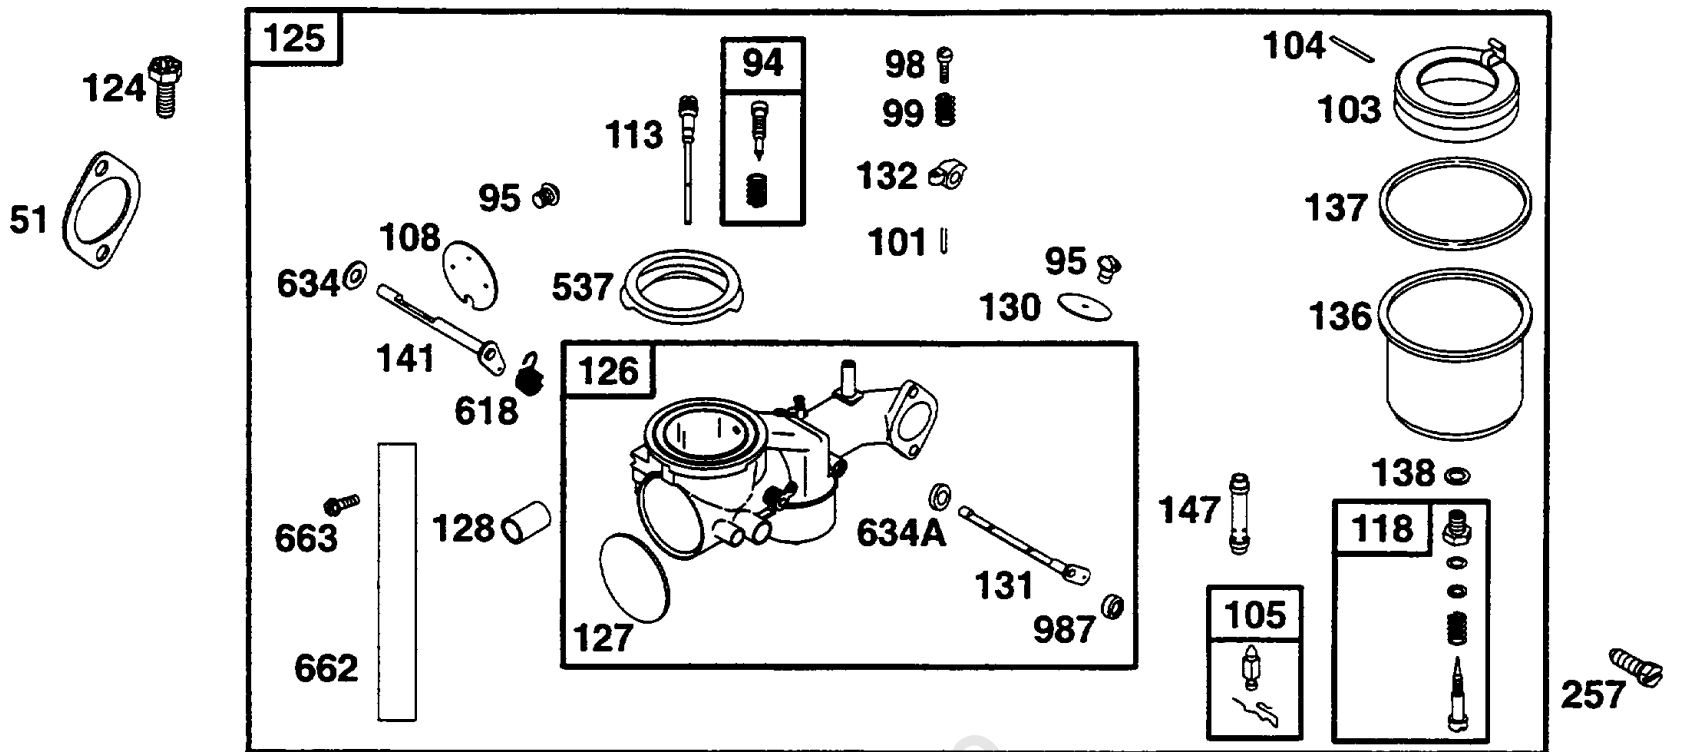

Not For
Reproduction

Carburetor Assy

REF NO	PART NO	QTY	DESCRIPTION
51	272554		GASKET, Intake
94	292681		VALVE, Idle Mixture
95	93499		SCREW -(Throttle Valve)
98	91920		SCREW -(8-32 X 5/8)
99	26157		SPRING, Compression
101	93043		PIN, Shaft
103	299707		FLOAT, Carburetor
104	231435		PIN, Float Hinge
105	394681		KIT, Needle/Seat -(Gravity Feed)
108	222010		VALVE, Choke
113	299740		NOZZLE, Carburetor
118	396568		VALVE, Float Needle
124	94913		SCREW -(Intake Manifold)
125	491604		CARBURETOR -(Choke-A-Matic)
126	490473		BODY, Carburetor
127	221997		PLUG, Welch
128	213115		VENTURI, Carburetor
130	222433		VALVE, Throttle
131	491006		KIT, Throttle Shaft
132	211712		STOP, Throttle
136	221995		BOWL, Float
137	270511		GASKET, Float Bowl
138	222014		WASHER -(Float Bowl)
141	299647		SHAFT, Choke
141	390684		SHAFT, Choke -(Choke-A-Matic)
147	231323		SCREW -(Nozzle)
257	93543		SCREW -(10-32 X 3/8)
537	270853		GASKET, Air Cleaner -(Air Cleaner)
618	261116		SPRING, Choke Return
634A	271853		WASHER -(Foam)
634	270382		WASHER -(Foam)
662	224440		BRACKET, Support
663	93572		SCREW -(10-32 X 3/8)
663	94929		SCREW -(Control Bracket)
987	398970		SEAL, Throttle Shaft -(Lmt 46, 49, 50, 51, 53, 86)

Footnotes:

AssocPart: 0000000026336

AssocPart: 0000000394698

AssocPart: 0000000393411