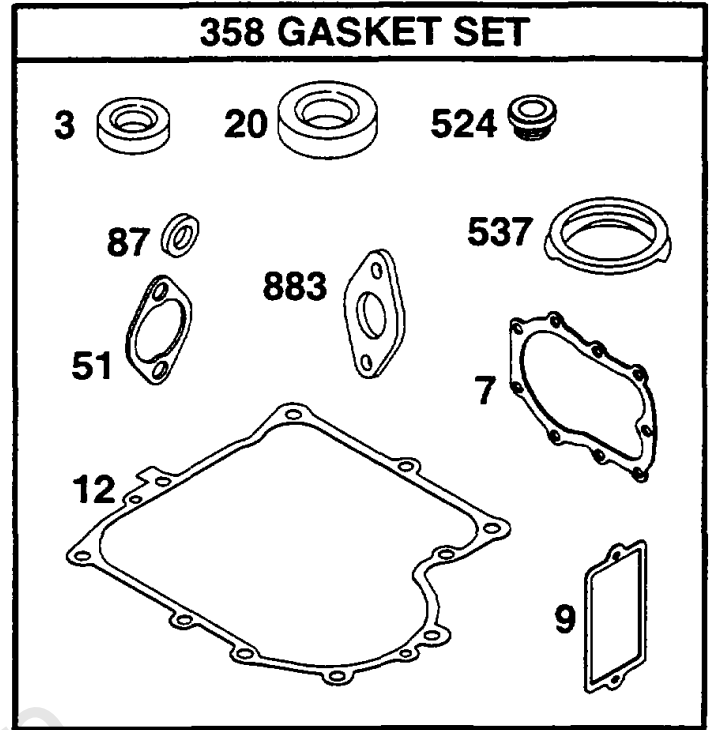

Not for reproduction

Gasket Sets

REF NO	PART NO	QTY	DESCRIPTION
3	391086		SEAL, Oil -(Magneto Side)
7	271866		GASKET, Cylinder Head
9	27803		GASKET, Rocker Cover
12	270915		GASKET, Crankcase -(.005)
12	270916		GASKET, Crankcase -(.009)
12	271702		GASKET, Crankcase -(.015)
20	291675		SEAL, Oil -(Crankcase Cover)
51	272554		GASKET, Intake
87	491323		SEAL, Governor Shaft
94	292681		VALVE, Idle Mixture
104	231435		PIN, Float Hinge
105	394681		KIT, Needle/Seat -(Gravity Feed)
113	299740		NOZZLE, Carburetor
118	396568		VALVE, Float Needle
121	394698		KIT, Carburetor Overhaul
127	221997		PLUG, Welch
137	270511		GASKET, Float Bowl
138	222014		WASHER -(Float Bowl)
147	231323		SCREW -(Nozzle)
358	393411		GASKET SET, Engine
524	281370		SEAL, O-Ring -(Dipstick Tube)
537	270853		GASKET, Air Cleaner -(Air Cleaner)
883	272293		GASKET, Exhaust
1095	498539		GASKET SET, Valve

Footnotes:

AssocPart: 0000000026336

AssocPart: 0000000394698

AssocPart: 0000000393411