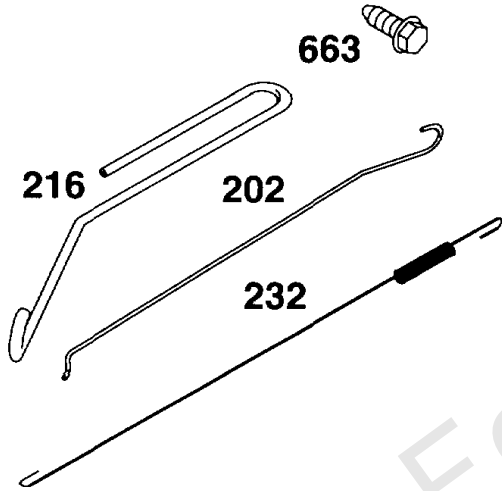

Footnotes:

AssocPart: 0000000026336

AssocPart: 0000000394698

AssocPart: 0000000393411

Not For
Reproduction

Controls

REF NO	PART NO	QTY	DESCRIPTION
202	262348		LINK, Mechanical Governor
209	260902		SPRING, Governor
216	261610		LINK, Choke
222	491594		BRACKET, Control -(Choke-A-Matic)
227	490927		LEVER, Governor Control -(1/4 Diameter)
230	94742		WASHER
232	260584		SPRING/LINK, Mechanical Governor
265	221535		CLAMP, Casing -(Stamped Steel)
268	65616		CASING, Control Wire -(Cut To Required Length)
269	26633		WIRE, Control -(Cut To Required Length)
270	63426		NUT -(Control Wire Casing)
271	290568		LEVER, Control
353	92791		WASHER
354	90576		NUT -(Ground Terminal)
507	398525		INSULATOR
520	93722		TERMINAL, Ground
562	92613		BOLT -(Governor Lever)
592	231082		NUT -(Governor Control)
614	93306		PIN, Cotter
615	93307		RETAINER, Governor Shaft
616	495157		CRANK, Governor
621	396847		SWITCH, Stop
657	94906		SCREW
663	93572		SCREW -(10-32 X 3/8)
663	94929		SCREW -(Control Bracket)
916A	280321		RACK, Governor Gear -(Remote and Manual Choke)
916	280324		RACK, Governor Gear -(Choke-A-Matic)