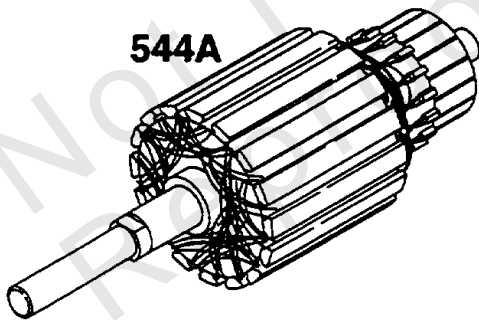

Footnotes:

AssocPart: 0000000393411

AssocPart: 0000000394698

Electric Starter

REF NO	PART NO	QTY	DESCRIPTION
309	497595		MOTOR-STARTER -(3 5/8) (Plastic Ring Gear)
310	94003		SCREW -(3 5/8 Housing)
311	497608		SET, Brush
503	806000		STRAP, Ground -(4 9/16 Housing)
510	497606		DRIVE, Starter
513	398003		CLUTCH, Starter
544	497603		ARMATURE, Starter -(3 5/8 Housing)
697	94773		SCREW
729	225170		CLIP, Wire
783	693058		GEAR, Starter Drive -(Plastic Ring Gear Only)
797A	693167		NUT
797	92278		NUT -(Starting Switch)
801	497626		CAP, Drive
802	497607		CAP, End
803	497604		HOUSING, Starter -(3 5/8 Housing)
1051	263080		RING, Retaining
1090	497605		RETAINER, Brush

802A

803A

544A

310

Electric Starter

REF NO	PART NO	QTY	DESCRIPTION
310	94003		SCREW -(3 5/8 Housing)
311A	395538		SET, Brush -(3 5/8 Housing)
510A	495878		DRIVE, Starter -(4 3/8 Housing)
513	398003		CLUTCH, Starter
544A	390837		ARMATURE, Starter -(3 5/8 Housing)
697A	94627		SCREW -(Fuel Tank)
729A	224723		CLIP, Wire
783A	693059		GEAR, Pinion -(Aluminum Ring Gear Only)
797A	693167		NUT
797	92278		NUT -(Starting Switch)
801A	394856		CAP, Drive
802A	395537		CAP, End -(3 5/8 Housing)
803A	398159		HOUSING, Starter -(3 5/8 Housing)
834	92507		WASHER
876	495877		DRIVE, Starter -(4 3/8 Housing)
896	94288		PIN, Drive Retainer