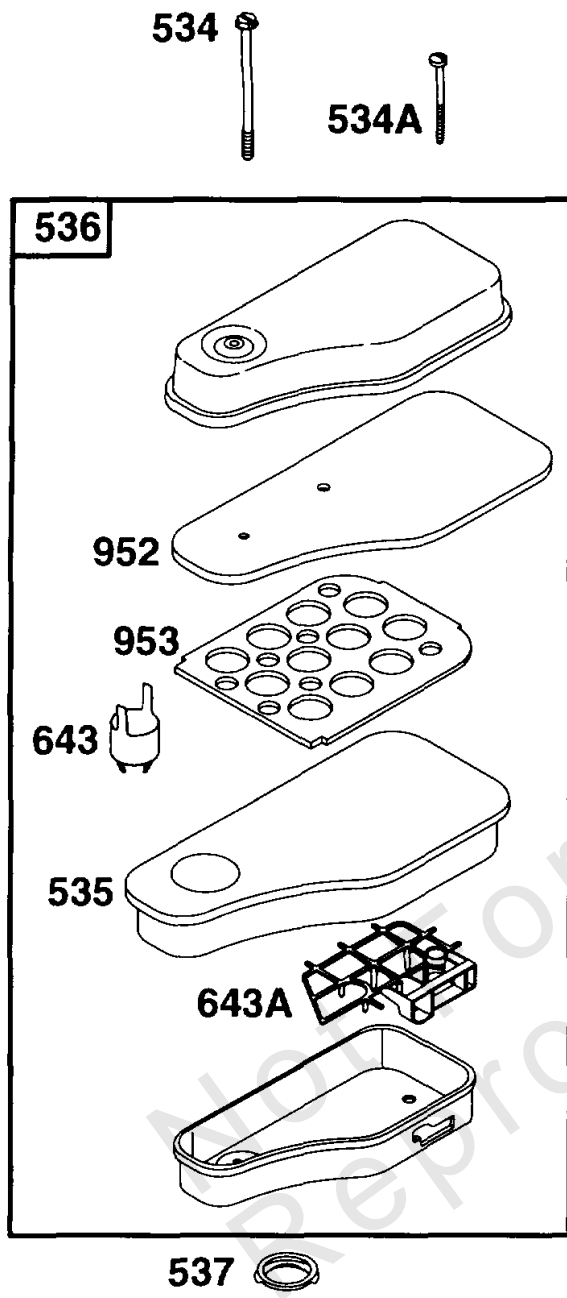

Parts Manual

Mfg. No: 256707-0117-01

Model Components	Page
Air Cleaner Grp.	4
Blower Hsg, Flywheel, Screen.	6
Carburetor Assy.	8
Controls.	10
Cylinder, Head.	12
Elect.	14
Electric Starter.	16
Electric Starter.	18
Fuel Tank Grp.	20
Gasket Sets.	22
Muffler Grp.	24
Oil Fill, Sump.	26
Piston Grp, Crankshaft.	28
Replacement Engine - Europe, Middle East & Africa.	32
Replacement Engine - US & Canada.	33
Rewind Starter.	34

Not For
Reproduction

Air Cleaner Grp

REF NO	PART NO	QTY	DESCRIPTION
171	281051		NUT
224	94902		SCREW -(Brake)
445A	399806		FILTER, A/C Cartridge
445	393725		FILTER, A/C Cartridge
465	271118		WASHER
467	493903		KNOB, Air Cleaner Cover
534D	93910		SCREW
534A	93622		SCREW
534E	94248		STUD -(Air Cleaner)
534C	93913		SCREW
534E	94246		STUD -(Air Cleaner)
534B	93911		SCREW
534	93323		SCREW
535	270843		FILTER, A/C Cartridge
536A	393749		CLEANER, Air
536	391786		CLEANER, Air
537	270853		GASKET, Air Cleaner -(Air Cleaner)
549	270978		WASHER
643A	280118		SUPPORT, Foam Element
643	222380		SPACER, Air Cleaner
872A	223700		COVER, Air Cleaner
872	396966		COVER, Air Cleaner -(Includes Gasket)
873	397971		GASKET, Air Cleaner
874	222898		RETAINER, Air Filter
875A	491877		BASE, Air Cleaner
875	397321		BASE, Air Cleaner
952	222495		SPACER, Air Cleaner
953	222382		SCREEN, Air Cleaner
967	271962		FILTER, Air Cleaner Foam