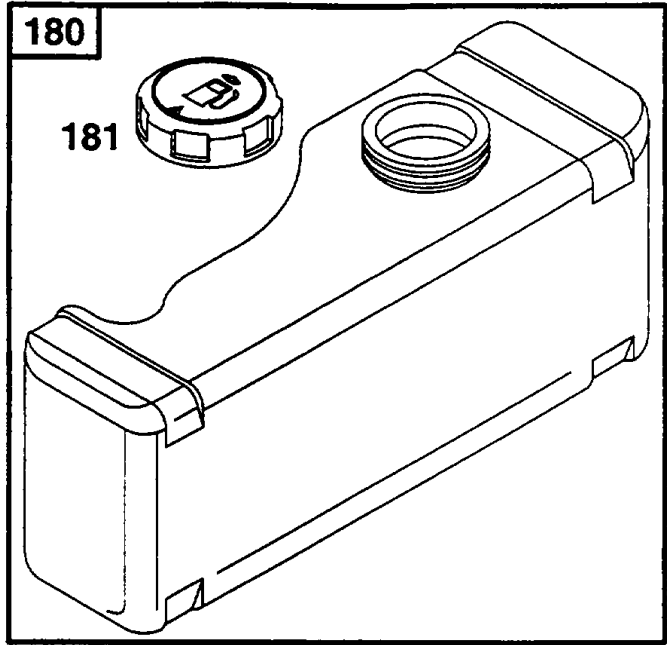

Fuel Tank Grp

REF NO	PART NO	QTY	DESCRIPTION
169	90832		SCREW -(Blower Housing)
180	390225		TANK, Fuel -(3 Quart) (Plastic)
181	493988		CAP, Fuel Tank -(Plastic)
182A	224884		BRACKET, Fuel Tank -(L.H.)
182	222980		BRACKET, Fuel Tank -(R.H.)
183A	390405		STRAP, Fuel Tank -(L.H.)
183	390406		STRAP, Fuel Tank -(R.H.)
184	94286		SCREW
185	90970		NUT -(1/4-20)
187	299146		LINE, Fuel -(Cut To Required Length)
188	93634		SCREW -(5/16-18 X 7/8)
188	94627		SCREW -(Fuel Tank)
198	293934		VALVE, Fuel Shut Off
199	492649		VALVE, Fuel Shut Off
240	298090		FILTER, Fuel
240	394358		FILTER, Fuel -(Fuel Pump)
277	22776		WASHER
277	22963		WASHER
305A	94513		SCREW -(Blower Housing)
305	94786		SCREW -(1/2)
387	491922		PUMP, Fuel
527	221428		CLAMP, Tube
601	93053		CLAMP, Hose -(Green)
683	94602		SCREW -(Spark Arrestor)
725	222175		SHIELD, Heat
788	224431		BRACKET, Fuel Pump
917	223271		VALVE, Handle Shutoff
918	393815		HOSE, Vacuum -(Cylinder To Impulse Pump)(Cut To Required Length)

Footnotes:

AssocPart: 0000000393411

AssocPart: 0000000394698